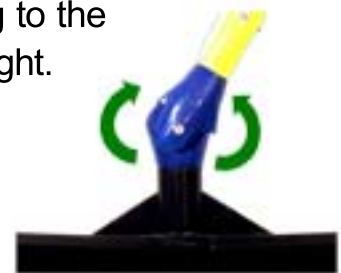

See the video!

NEW

Swivel Snow Shovel

3-Way Adjustable Blade...

Pull inner handle to release for easy swivel adjustment.

- Comfortably direct snow without strain
- Plowing left, right or straight ahead
- Strong and easy to use

Adjustable locking hinge allows the 26.5" blade to swing to the left or right.

Patent Pending

www.actiontools.ca

wes@actiontools.ca

mike@actiontools.ca

Ph: 1-888-601-2665
Fax: (250) 503-0979

#7 3001 43rd Avenue
Vernon British Columbia
Canada V1T 3L4