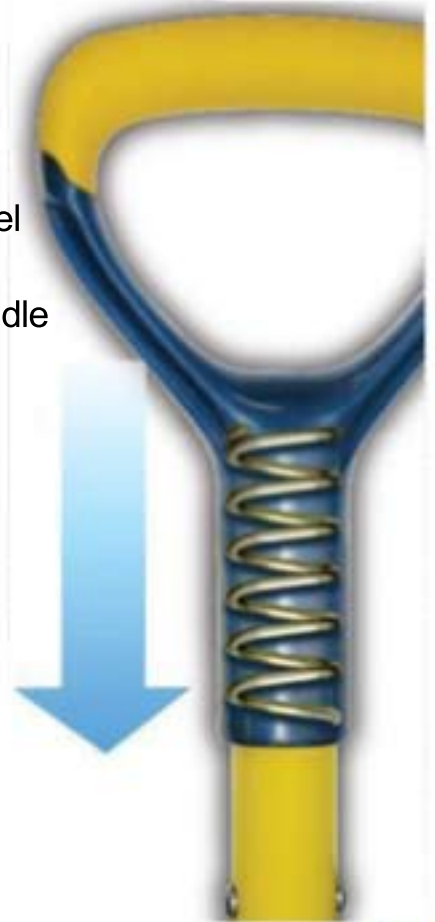

Shock Absorbing Snow Pushers!

*LOW IMPACT
HANDLE REDUCES
STRAIN ON WRIST
AND SHOULDER*

**Low Impact
Handle...**

- 3.8cm/1.5" Travel
Shock Absorbing
spring action handle

- Quick connect
blade system

- Blade widths
26.5" and 21.5"

- Steel Shaft
- Quality Construction
- Wide Rubberized Grip
- Progressive Resistance

NEW